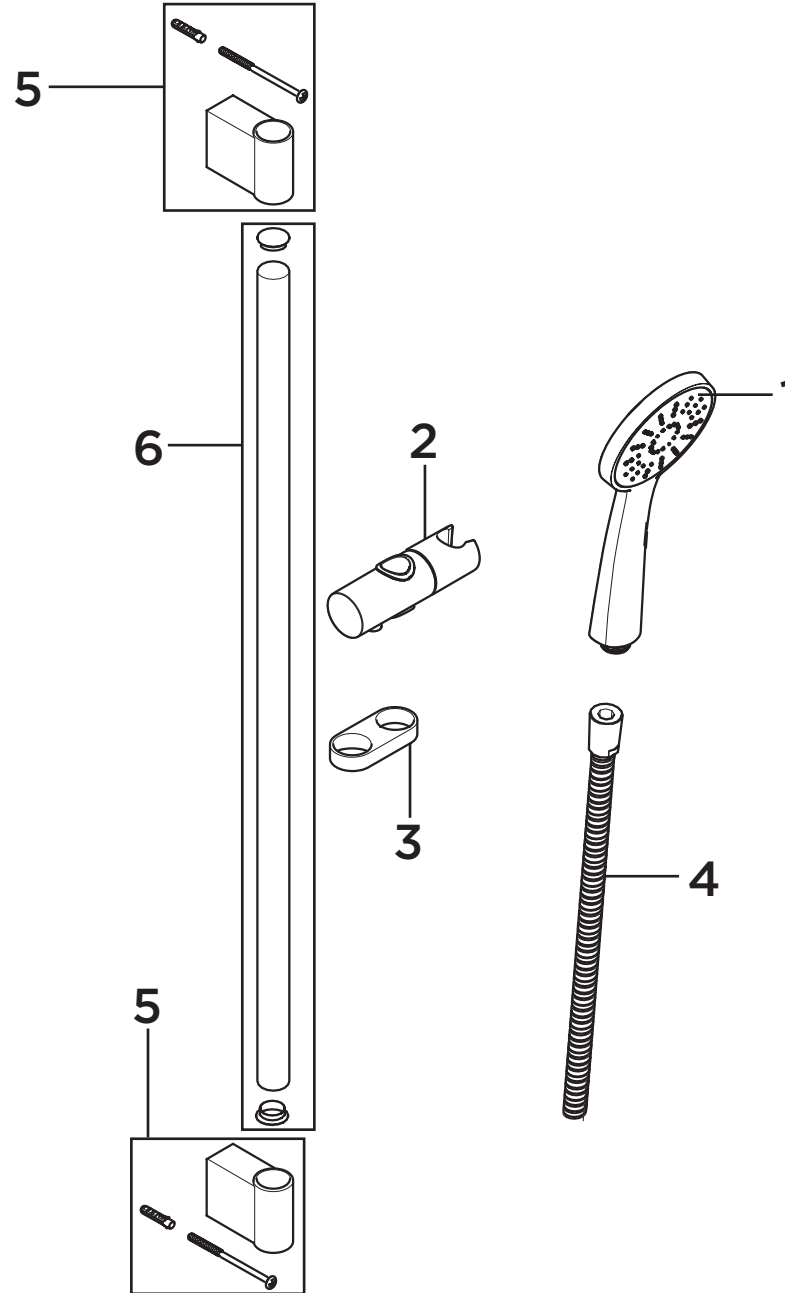

**Product Code:** NZA SHXAR \_\_\_**Revision:** D1

1	Screw Pack
2	Short Elbow Assembly (pair)
3	Basket Filter
4	5lpm Flow Limiter
5	Elbow Support inc. 1/2" Check Valve
6	1/2" Check Valve
7	Backplate with Grub Screw
8	7lpm Flow Limiter
9	Long Elbow Assembly (pair)
10	Thermostatic Cartridge inc. Thermostat & Piston
11	Thermostat & Piston Assembly
12	Handle Assembly

**Product Code:** SMILE SHOWER KIT

**Revision:** D1

1	Single Function Handset
2	Slider
3	Hose Retainer
4	Hose
5	Wall Bracket inc. Fixings (pair)
6	Riser Rail inc. End caps