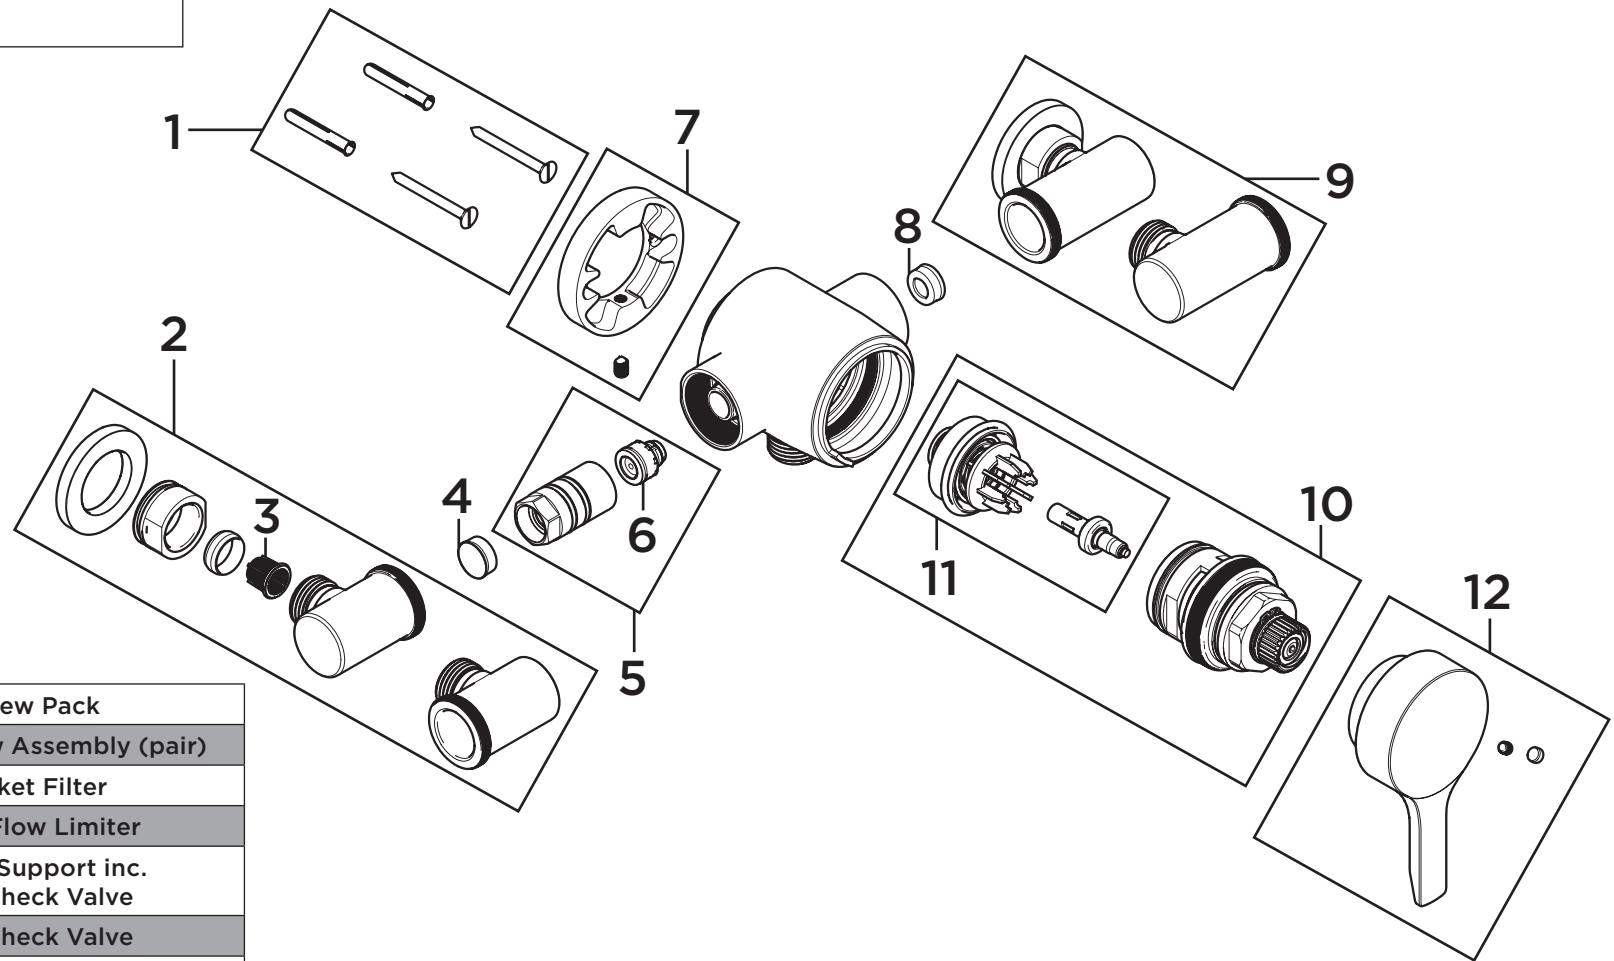

**Product Code:** NZA SHXAR \_\_\_**Revision:** D1

1	Screw Pack
2	Short Elbow Assembly (pair)
3	Basket Filter
4	5lpm Flow Limiter
5	Elbow Support inc. 1/2" Check Valve
6	1/2" Check Valve
7	Backplate with Grub Screw
8	7lpm Flow Limiter
9	Long Elbow Assembly (pair)
10	Thermostatic Cartridge inc. Thermostat & Piston
11	Thermostat & Piston Assembly
12	Handle Assembly

**Product Code:** SMILE SHOWER KIT

**Revision:** D1

1	Single Function Handset
2	Slider
3	Hose Retainer
4	Hose
5	Wall Bracket inc. Fixings (pair)
6	Riser Rail inc. End caps