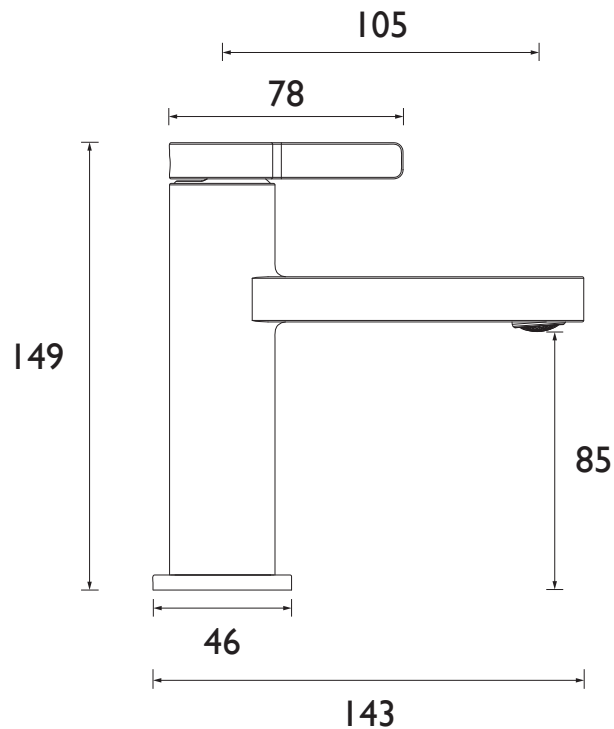

### Specification

Product Type:	Bathroom Taps
Main Construction Material:	Brass
Mount Type:	Deck
Handle Type:	Paddle Lever
Connection Inlet:	1/2" BSP Flexible Tails
Connection Outlet:	M24 5lpm Flow Limited Aerator
Number of Tap Holes:	1
Valve/Cartridge Type:	26mm Standard Cartridge
Plumbing System Requirements:	Suitable for all plumbing systems
Minimum Dynamic Pressure (bar):	0.5 bar
Maximum Dynamic Pressure (bar):	5 bar
Maximum Hot Water Temperature °C:	60°C
Maximum Static Pressure (bar):	10 bar
Flow Type:	Single
Isolation Included:	No

### Dimensions (measurements in mm)