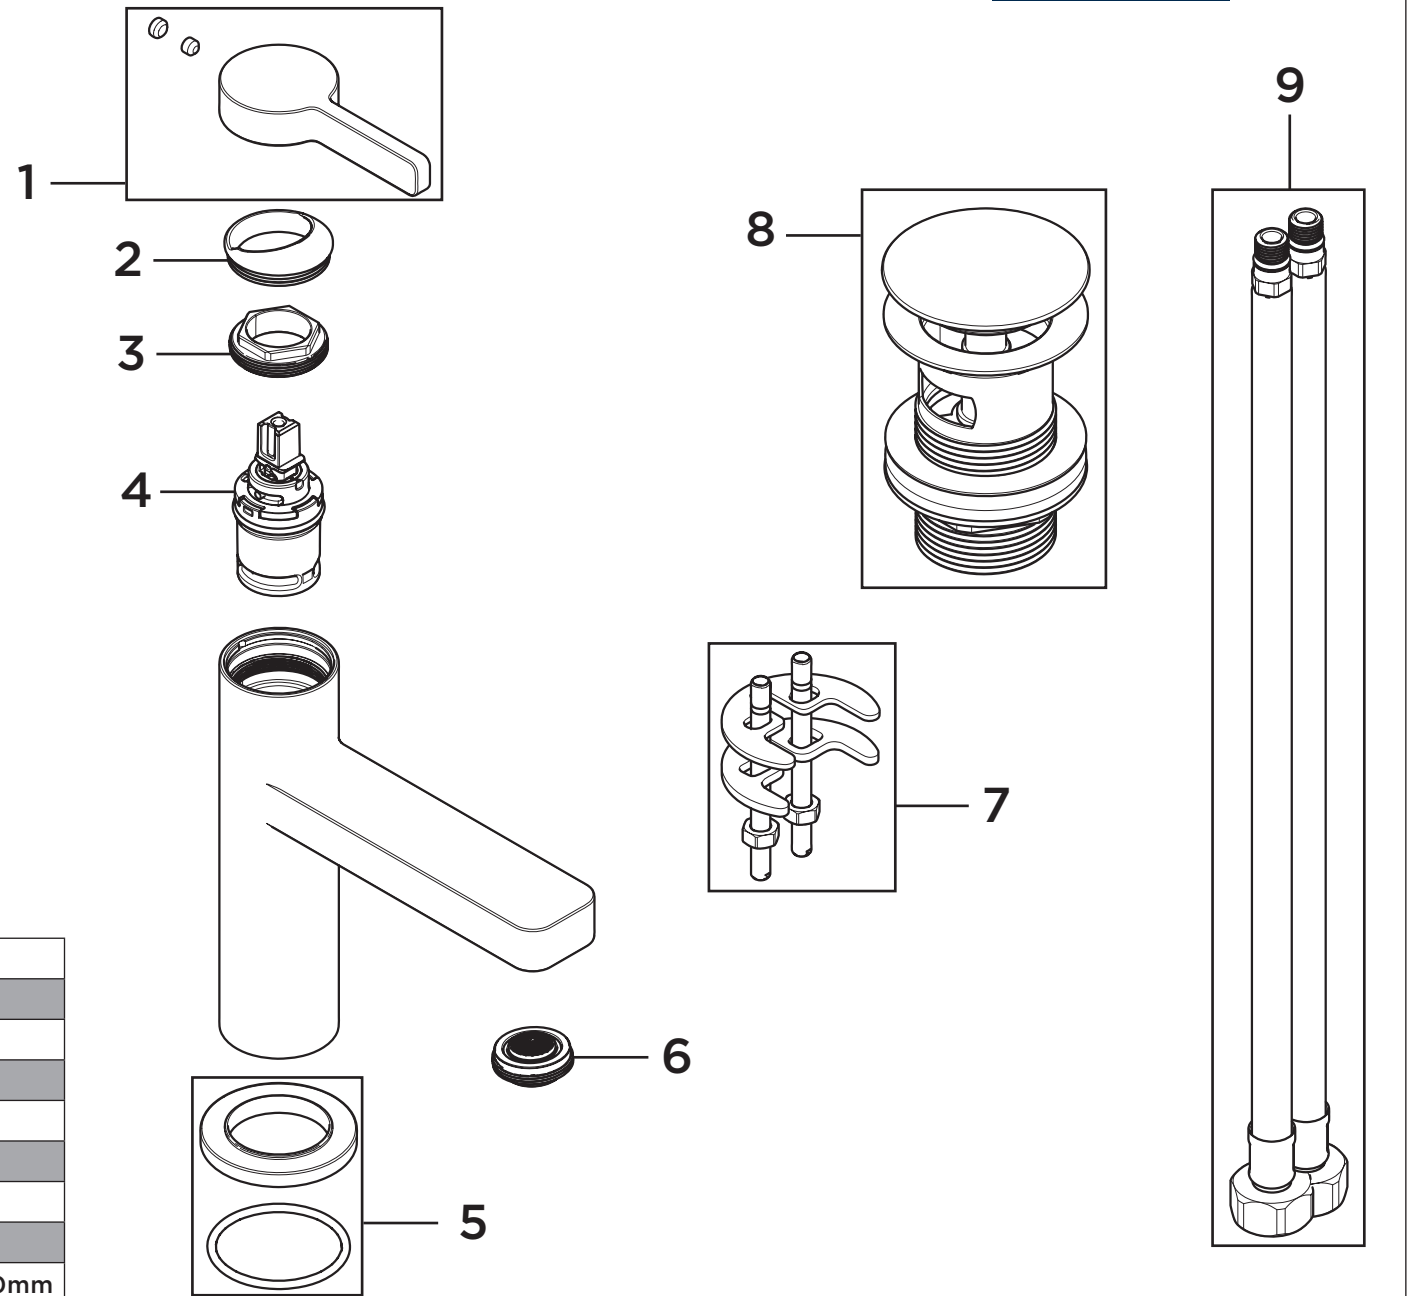

**Product Code:** ELE BAS \_\_\_  
**Revision:** D1

1	Handle Assembly
2	Shroud
3	Cartridge Retaining Nut
4	26mm Standard Cartridge
5	Plinth with Rubber Seal
6	M24 5lpm Coin Slot Aerator
7	C-Clamp Fixing Kit (2 Rod)
8	W BASIN04 _
9	M10 x 1/2" BSP Flexible Tails 350mm