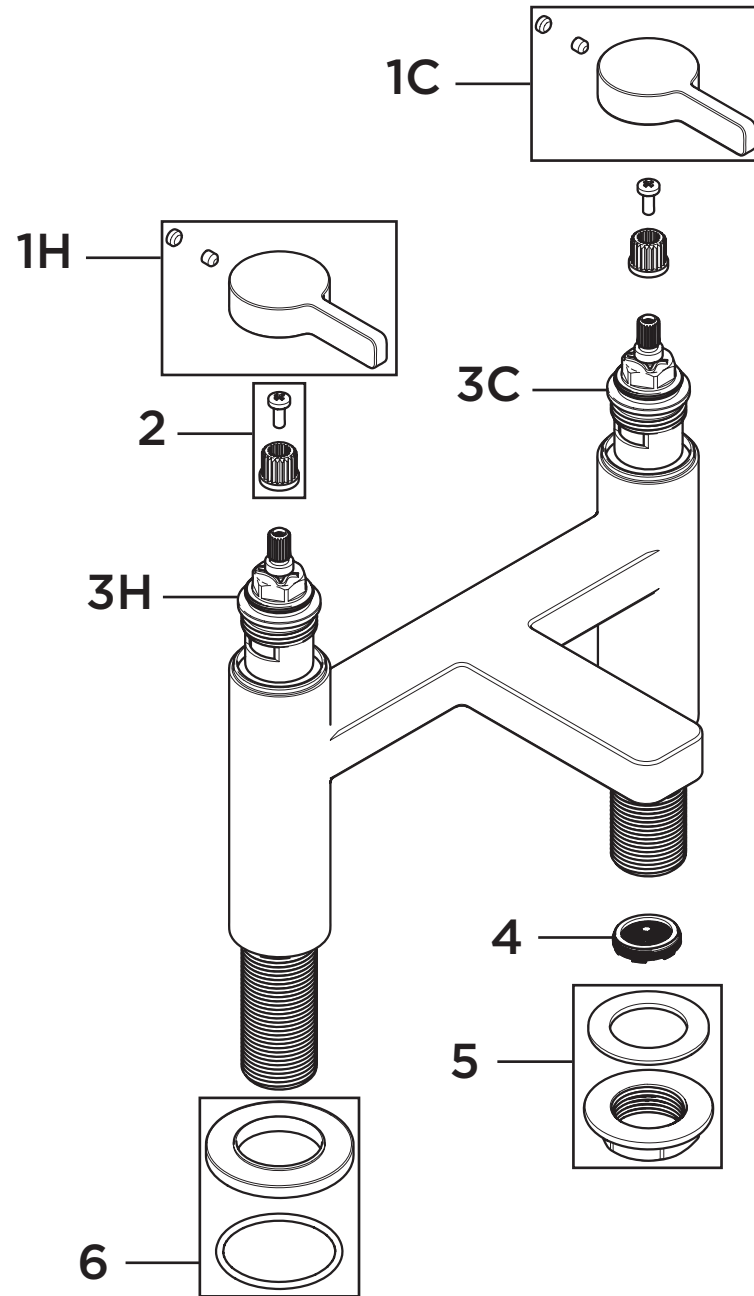

Product Code: ELE BF __

Revision: D1

1H	Hot Handle Assembly
1C	Cold Handle Assembly
2	Spline Adaptor with Screw
3H	Hot 3/4" Ceramic Disc Valve
3C	Cold 3/4" Ceramic Disc Valve
4	M24 Slim Honeycomb Aerator
5	Backnut and Washer
6	Plinth with Rubber Seal