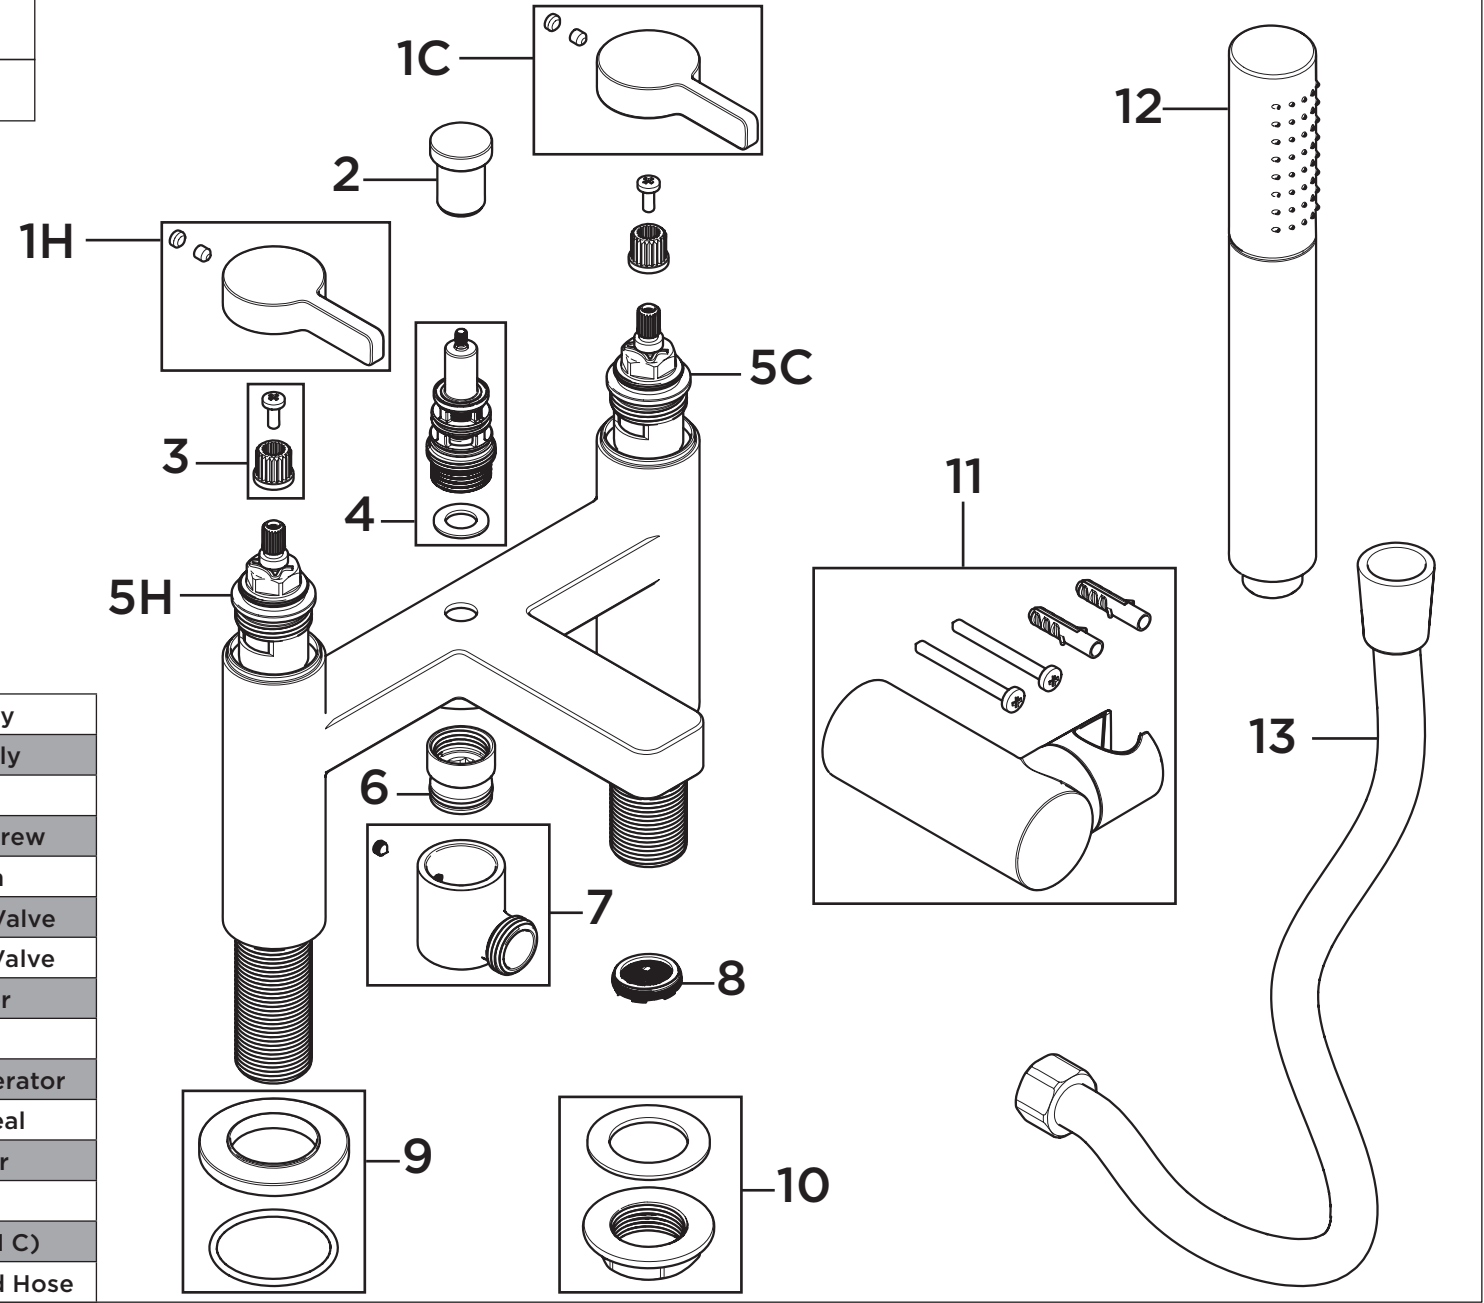

Product Code: ELE BSM C
Revision: D1

1H	Hot Handle Assembly
1C	Cold Handle Assembly
2	Diverter Knob
3	Spline Adaptor with Screw
4	Diverter Mechanism
5H	Hot 3/4" Ceramic Disc Valve
5C	Cold 3/4" Ceramic Disc Valve
6	Brass Elbow Adapter
7	Elbow Connection
8	M24 Slim Honeycomb Aerator
9	Plinth with Rubber Seal
10	Backnut and Washer
11	Handset Holder
12	Pencil Handset (A12011 C)
13	1.5m Nut to Cone Braided Hose