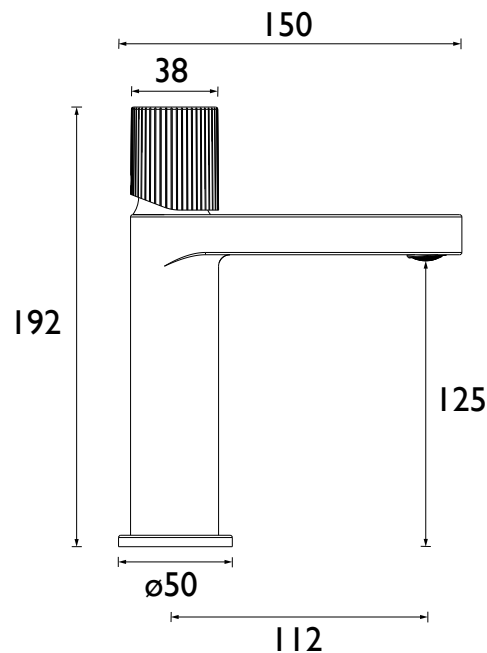

LIS BAS BLK

LISO Tap Range Liso Basin Mixer Black

Specification

Product Type:	Bathroom Taps
Main Construction Material:	Brass; Zinc Alloy
Mount Type:	Deck
Handle Type:	Round
Connection Inlet:	1/2" BSP Flexible Tails
Connection Outlet:	M24 5lpm Flow Limited Aerator
Number of Tap Holes:	1
Valve/Cartridge Type:	26mm Single Lever Cartridge
Plumbing System Requirements:	Suitable for all plumbing systems
Minimum Dynamic Pressure (bar):	0.5 bar
Maximum Dynamic Pressure (bar):	5 bar
Maximum Hot Water Temperature °C:	60°C
Maximum Static Pressure (bar):	10 bar
Flow Type:	Single
Isolation Included:	No

Features:

- This tap has a flow regulator, which limits the flow of water to 5 litres per minute, reducing the amount of water you use.
- Everything you need in the box including flexible and clicker waste so nothing to buy separately.
- Long life ceramic cartridge for added durability and smooth control.
- On-trend matt black finish to make a statement in your bathroom.
- 10 year parts and 1 year labour guarantee for peace of mind.

Product Certifications:

WRAS Certificate No: 240903011
WRAS Expiry Date: 30/09/2029

For more products, visit our website:
<http://www.bristan.com>

Dimensions (measurements in mm)

Flow Rates (l/min)

System Pressure (bar)	0.5	1	2	3	4	5
LIS BAS BLK (mixed)	2.8	3.9	4.6	4.8	5	5