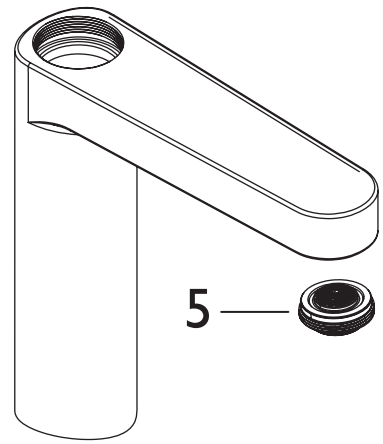

Product Code: LIS BAS C_BLK

Revision: D1

8

1	Handle Assembly
2	Shroud
3	Cartridge Retaining Nut
4	26mm Single Lever Cartridge
5	M24 5lpm Aerator
6	Plinth & O Ring
7	Fixing kit
8	1/2" BSP Flexible Tails
9	
10	
11	