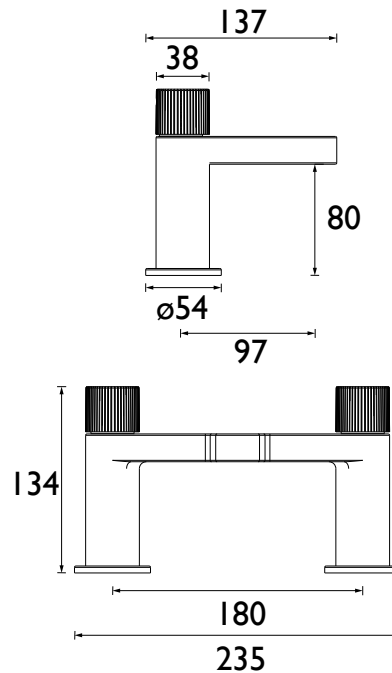

Product Certifications:

WRAS Certificate No: 240903012
WRAS Expiry Date: 30/09/2029

For more products, visit our website:
<http://www.bristan.com>

Specification

Product Type:	Bathroom Taps
Main Construction Material:	Brass; Zinc Alloy
Mount Type:	Deck
Handle Type:	Round
Connection Inlet:	3/4" BSP
Connection Outlet:	M24 Aerator
Number of Tap Holes:	2
Valve/Cartridge Type:	3/4" Ceramic Disc Valve - 1/4 turn
Plumbing System Requirements:	Suitable for all plumbing systems
Minimum Dynamic Pressure (bar):	0.2 bar
Maximum Dynamic Pressure (bar):	5 bar
Maximum Hot Water Temperature °C:	60°C
Maximum Static Pressure (bar):	10 bar
Flow Type:	Single
Isolation Included:	No

Dimensions (measurements in mm)

Flow Rates (l/min)						
System Pressure (bar)	0.2	0.5	1	2	3	5
LIS BF BLK (mixed)	17.4	29	43.7	64.5	78.8	93.4

TECHNICAL DATA SHEET

BRISTAN

D2.1