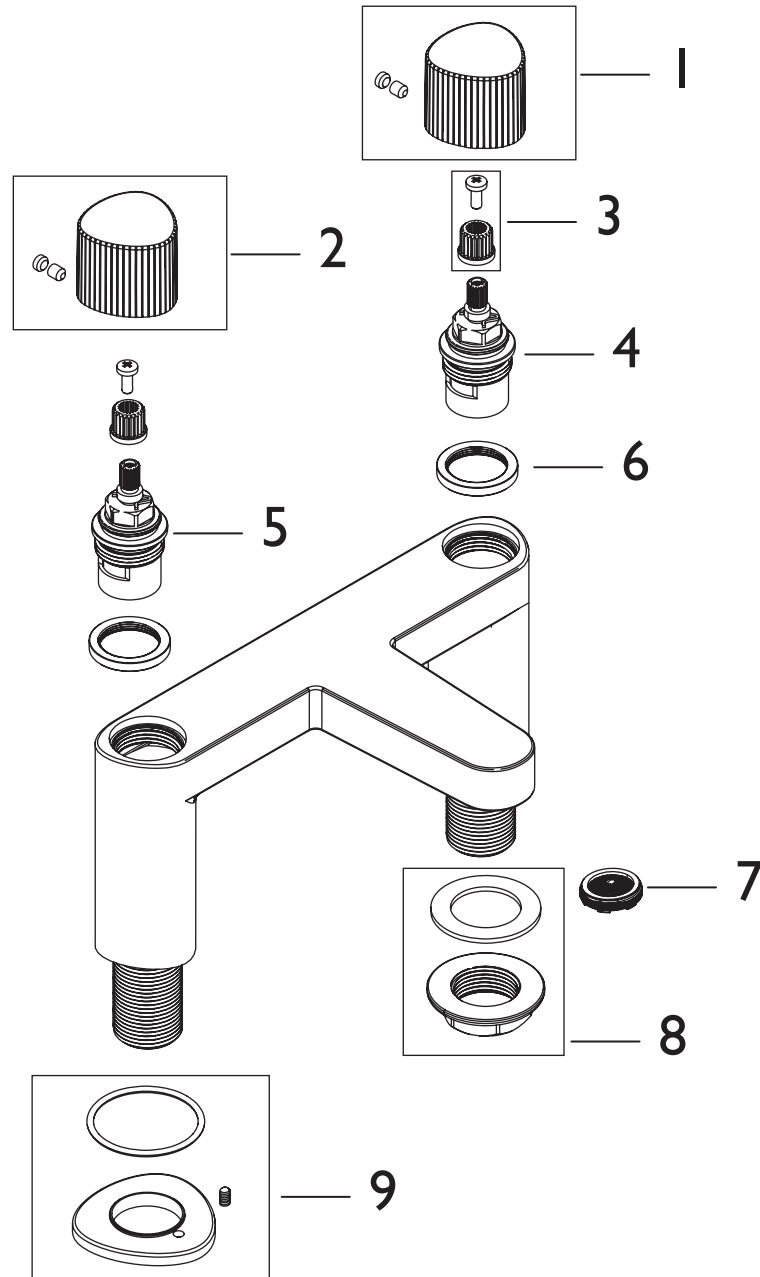

**Product Code:** LIS BF C\_BLK

**Revision:** D1

1	Handle Assembly (HOT)
2	Handle Assembly (COLD)
3	Spline Adaptor
4	3/4" Ceramic Disc Valve (HOT)
5	3/4" Ceramic Disc Valve (COLD)
6	Adaptor
7	M24 Aerator
8	Backnut & Washer
9	Plinth & O Ring
10	
11	