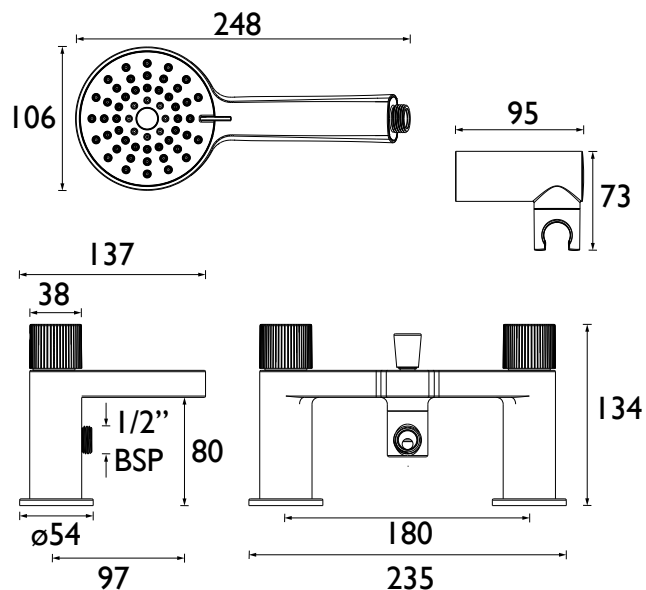

LIS BSM BLK

LISO Tap Range Liso Bath Shower Mixer Black

Features:

- Rub clean handset - limescale and debris build-up is quickly and easily removed by rubbing a finger or a cloth over the nozzles.
- Long life 1/4 turn ceramic disc valves for added durability and smooth control.
- Robust metal fixing nut to secure the tap in place reducing the risk of loosening over time.
- On-trend matt black finish to make a statement in your bathroom.
- 10 year parts and 1 year labour guarantee for peace of mind.

Product Certifications:

For more products, visit our website:
<http://www.bristan.com>

Specification

Product Type:	Bathroom Taps
Main Construction Material:	Brass; Zinc Alloy; Plastic
Mount Type:	Deck
Handle Type:	Round
Connection Inlet:	3/4" BSP
Connection Outlet:	M24 Aerator
Number of Tap Holes:	2
Hose Length (mm):	1500
Valve/Cartridge Type:	3/4" Ceramic Disc Valve - 1/4 turn
Plumbing System Requirements:	Suitable for all plumbing systems
Minimum Dynamic Pressure (bar):	0.3 bar
Maximum Dynamic Pressure (bar):	5 bar
Maximum Hot Water Temperature °C:	60°C
Maximum Static Pressure (bar):	10 bar
Flow Type:	Single
Isolation Included:	No

Dimensions (measurements in mm)

Flow Rates (l/min)

System Pressure (bar)	0.3	0.5	1	2	3	5
Through Bath Filler (mixed)	17.1	22.3	32	44.7	54.5	69.7
Through Handset (mixed)	3.7	4.8	7.1	10.4	12.9	16.7

TECHNICAL DATA SHEET