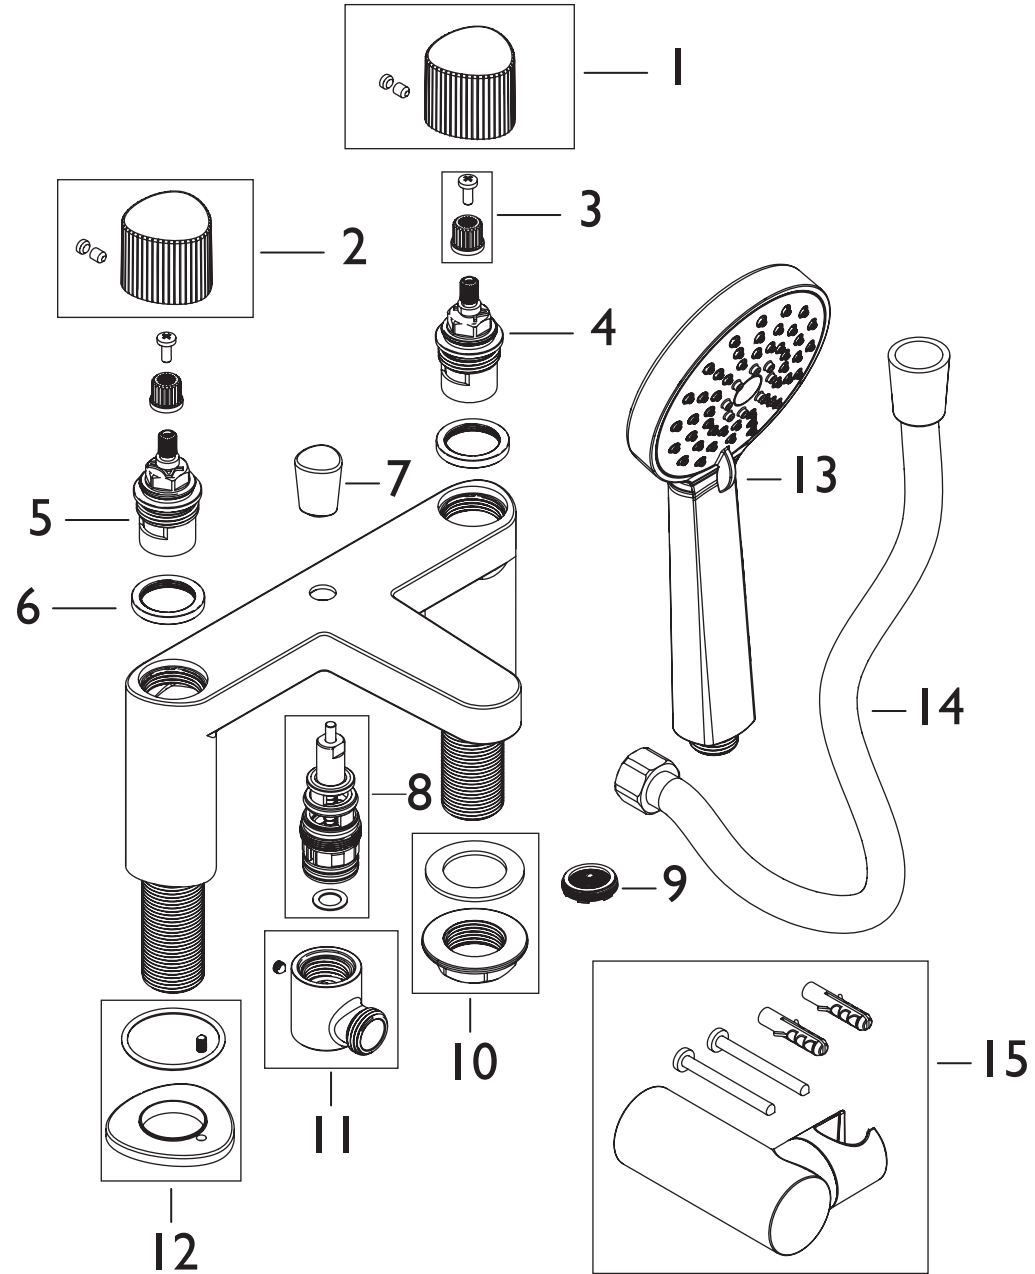

Product Code: LIS BSM C\_BLK

Revision: D1

1	Handle Assembly (HOT)
2	Handle Assembly (COLD)
3	Spline Adaptor
4	3/4" Ceramic Disc Valve (HOT)
5	3/4" Ceramic Disc Valve (COLD)
6	Adaptor
7	Diverter Handle
8	Diverter Mechanism
9	M24 Aerator
10	Backnut & Washer
11	Elbow
12	Plinth & O Ring
13	Handset
14	Hose
15	Handset Holder